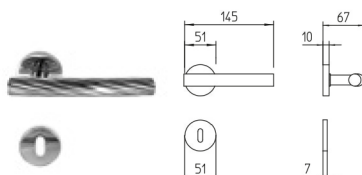

FUSILLA

design by Alessandro Dubini

contemporary_1731 FUSILLA

R4

Z

1731
MANIGLIA PER PORTA CON ROSETTA
door-handle on rose

1732/DK
MARTELLINA DK
drehkipp system

FINITURE *finishes*

03 ORO
03 polished brass

04 ORO SATINATO
04 satin brass

26 CROMATO
26 polished chrome

26D CROMATO SATINATO
26D satin chrome