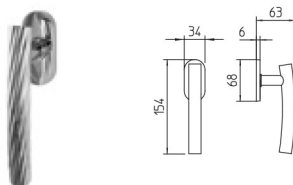

FUSILLA

design by Alessandro Dubini

contemporary_1731 FUSILLA

R4

Z

1731
MANIGLIA PER PORTA CON ROSETTA
door-handle on rose

1732/DK
MARTELLINA DK
drehkipp system

FINITURE *finishes*