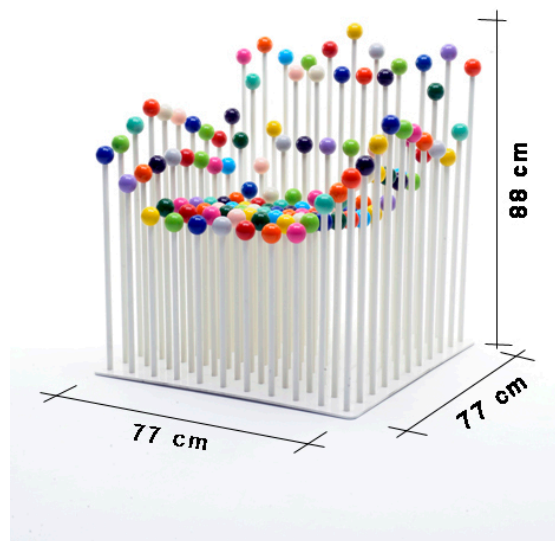

# POP UP

design Alessandro Dubini

Metal structure lacquered white with on top spheres made of wood lacquered in different colours.

**iQONIK**<sup>®</sup>

Alessandro Dubini ltd. edition - [www.alessandroubini.com](http://www.alessandroubini.com) - [sales@alessandroubini.com](mailto:sales@alessandroubini.com)