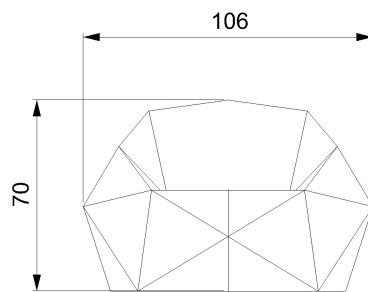

DIAMOND

design Alessandro Dubini

Stainless steel structure, lacquered in ruby red and electric blue or mirror-shiny polished on the outside with a brushed inside (settee part).

iQONIK[®]

Alessandro Dubini ltd. edition - www.alessandroubini.com - sales@alessandroubini.com