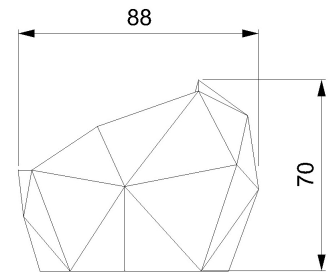

DIAMOND

design Alessandro Dubini

Stainless steel structure, lacquered in ruby red and electric blue or mirror-shiny polished on the outside with a brushed inside (settee part).

iQONIK[®]

Alessandro Dubini ltd. edition - www.alessandroubini.com - sales@alessandroubini.com