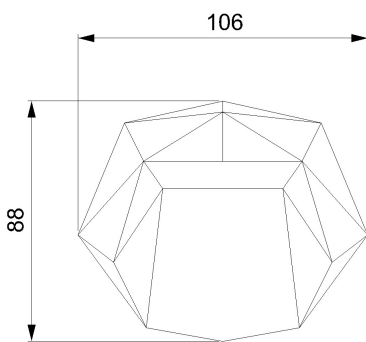

DIAMOND

design Alessandro Dubini

Stainless steel structure, lacquered in ruby red and electric blue or mirror-shiny polished on the outside with a brushed inside (settee part).

iQONIK[®]

Alessandro Dubini ltd. edition - www.alessandroubini.com - sales@alessandroubini.com